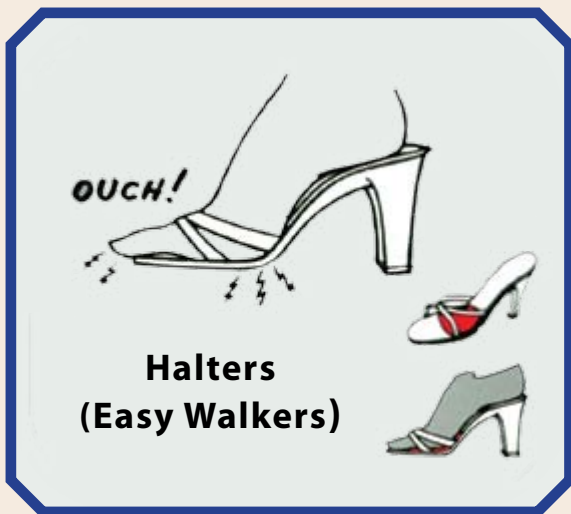

Shoe Fitting

Easy Solutions for Shoe Fitting Problems

**Foam Taps
(Half Insoles)**

Foam Taps

- #39060 - Size 5-7
- #39061 - Size 6-8
- #39062 - Size 8-9
- #39063 - Size 9-11
- #39064 - Size 12-13

Felt Taps

**Halters
(Easy Walkers)**

Foam Easy Walkers

- #39011 - Bulk packaged,
self-adhesive back, 72 pair

Halters (Easy Walkers)

Halters cushion and prevent the foot from sliding forward. They may be worn in all types of shoes, even open-toe. They are made of a non-slip material and foam rubber with self-adhesive back.