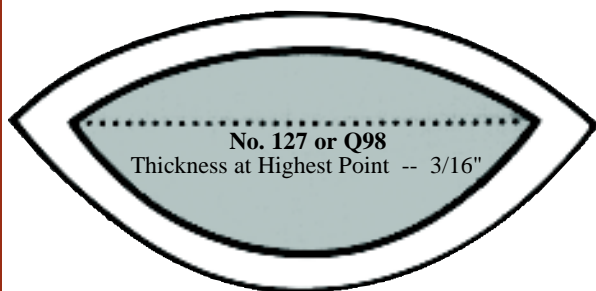

Scaphoid Pads

Scaphoid Pads

Scaphoids are available in:

Molded Sponge Rubber
(See Sizes Shown below
plus Additional Sizes)

#S14, **pr.**

Felt (Sizes: S, M, L, XL)

#4474, **ea.**

Skived Sponge Rubber

#MO442, **pr.**

PPT™ with adhesive back (Sizes: S, M, L)

#4464, **dz.**

Synergel - Poron/Gel, one size

See Page 2

Felt and Skived Sponge Scaphoid Pads (approximate size)

*Additional Sizes are available in
Skived Sponge Scaphoids*

*Felt Scaphoids are
Self-Adhesive*

Scaphoid Pads/Longitudinal Arches

Moulded Rubber
(Approximate Size)

No. 122 or Q99
Thickness at Highest Point -- 7/32"

No. 108 or S82
Thickness at Highest Point -- 19/32"

No. 109 or S79
Thickness at Highest Point -- 21/32"