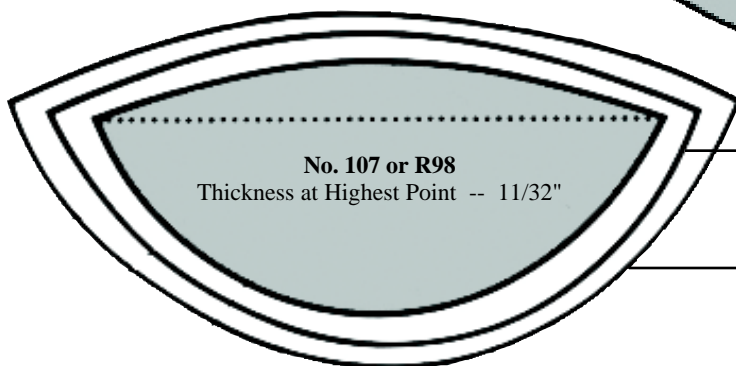

#MO442, **pr.**

PPT™ with adhesive back (Sizes: S, M, L)

#4464, **dz.**

Synergel - Poron/Gel, one size

See Page 2

Felt and Skived Sponge Scaphoid Pads (approximate size)

*Additional Sizes are available in
Skived Sponge Scaphoids*

*Felt Scaphoids are
Self-Adhesive*

Scaphoid Pads/Longitudinal Arches

Moulded Rubber
(Approximate Size)

No. 122 or Q99
Thickness at Highest Point -- 7/32"

No. 108 or S82
Thickness at Highest Point -- 19/32"

No. 109 or S79
Thickness at Highest Point -- 21/32"