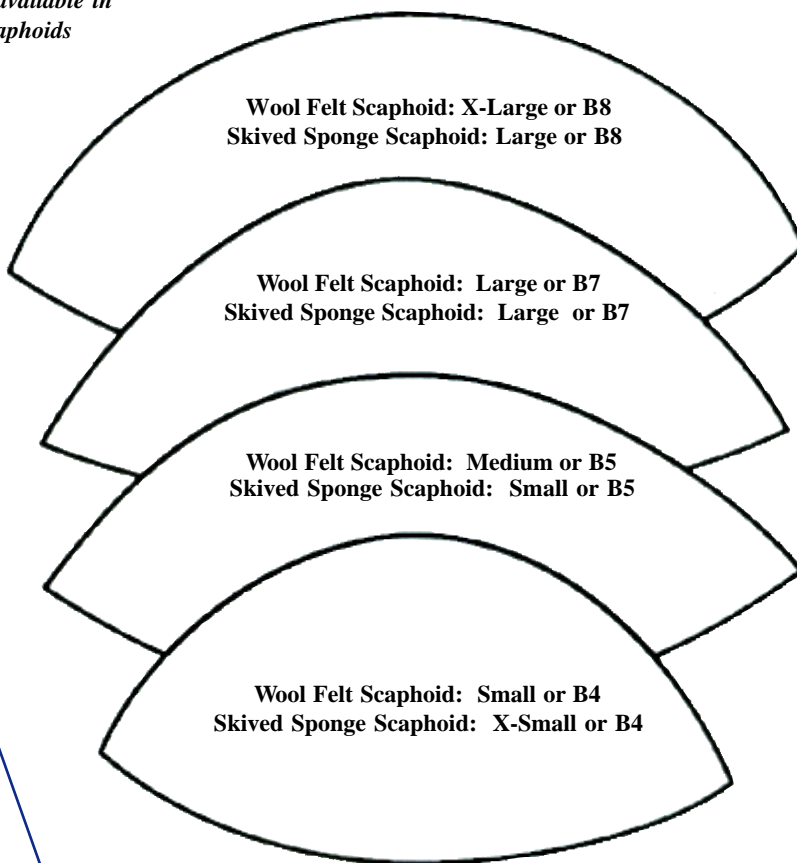

Scaphoid Pads

Scaphoid Pads

Scaphoids are available in:

Molded Sponge Rubber
(See Sizes Shown below
plus Additional Sizes)

#S14, **pr.**

Felt (Sizes: S, M, L, XL)

#4474, **ea.**

Skived Sponge Rubber

#MO442, **pr.**

PPT™ with adhesive back (Sizes: S, M, L)

#4464, **dz.**

Synergel - Poron/Gel, one size

See Page 2

Felt and Skived Sponge Scaphoid Pads (approximate size)

*Additional Sizes are available in
Skived Sponge Scaphoids*

*Felt Scaphoids are
Self-Adhesive*

Scaphoid Pads/Longitudinal Arches

Moulded Rubber
(Approximate Size)

No. 122 or Q99
Thickness at Highest Point -- 7/32"

No. 108 or S82
Thickness at Highest Point -- 19/32"

No. 109 or S79
Thickness at Highest Point -- 21/32"