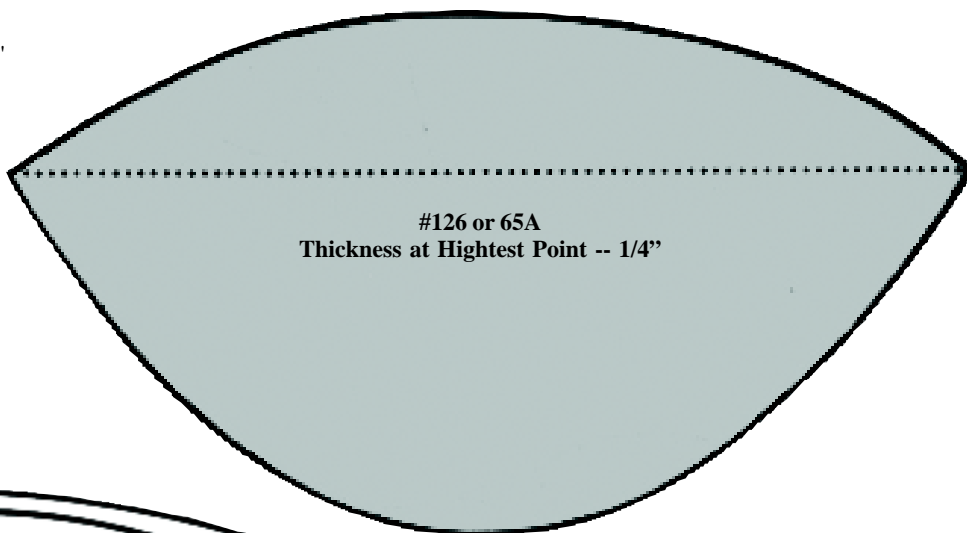

#MO442, **pr.**

PPT™ with adhesive back (Sizes: S, M, L)

#4464, **dz.**

Synergel - Poron/Gel, one size

See Page 2

Felt and Skived Sponge Scaphoid Pads (approximate size)

*Additional Sizes are available in
Skived Sponge Scaphoids*

*Felt Scaphoids are
Self-Adhesive*

Scaphoid Pads/Longitudinal Arches

Moulded Rubber
(Approximate Size)

No. 122 or Q99
Thickness at Highest Point -- 7/32"

No. 108 or S82
Thickness at Highest Point -- 19/32"

No. 109 or S79
Thickness at Highest Point -- 21/32"