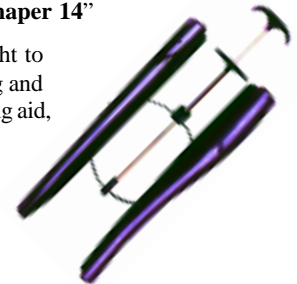

## Boot Shaft Shapers

**Full Cedar Boot Shaper**  
Excellent for riding boots.  
No.9701, **pr.**

**Plastic Boot Shapers**  
Keep boots in shape and neatly stored year round.  
9" -- No. 42007, **pr.**  
14" -- No. 42014, **pr.**

**Dascomatic Boot Shaper 14"**

Holds the boot upright to help prevent cracking and creasing, ideal cleaning aid, automatic width adjustment.

No. 42114, **pr.**