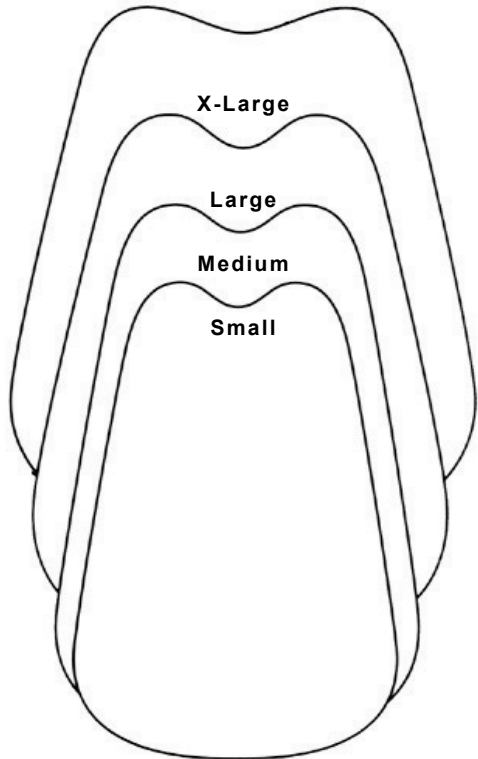

Tongue Pads

Tongue Pads - Self-adhesive pads that prevent the heel from slipping by tightening the fit across the instep.

Bulk: 3 dz./bx
 #39030 S 5-7
 #39032 M 6-8
 #39034 L 8-9
 #39036 XL 9-11
 #39039 XXL 12-13

Bulk: 1 Gross
 #39031 S 5-7
 #39033 M 6-8
 #39035 L 8-9
 #39037 XL 9-11

Also available in Cabin Brand

Packaged Pair
 #64011C

Pinch Pads

When placed under the surface of the upper at the break of the shoe, this soft pad relieves pinching across the vamp.

3 dz./Box. Size Medium.
#39022 Box

Approximate Size

Halters

Cushions the foot and prevents the foot from riding forward. May be worn in all types of shoes, even open toe. Made of a non-slip material and foam rubber with self-adhesive back.