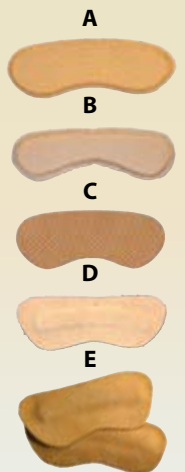

Heel Grips - Hose Savers - Prevents slipping at the heel.

A. Sponge Rubber - Holds the heel more securely.
#39014 3 doz. box
#64004 Cadillac - 1 pr./pkg.

B. Sure Comfort - Sponge Rubber
#SF4500 2 pr. pkg.

C. Corduroy - Relieves irritation from rubbing and helps prevent hosiery wear.
#39010 3 doz. box

D. Suede - Adhesive backed, sponge rubber grip with suede cover.
#39019 50 pr. bag

E. Cadillac Leather Classics - Adhesive backed foam rubber pad with genuine suede leather cover.
#90006 2 pr. pkg.