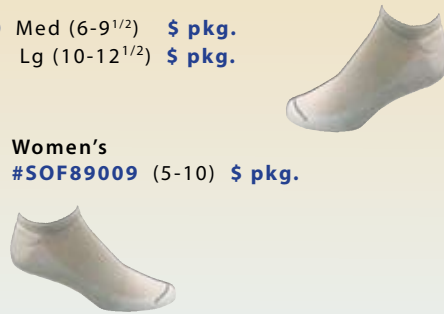

Athletic Socks

SofSole Coolmax® No Show Performance Socks

Sof Sole® performance socks have continuously improved by adding the latest hosiery technology available, including their exclusive hydrologix™ moisture management technology and integrated arch supports.

- Comfort top stays up!
- Coolmax® wicks away moisture.
- Reinforced arch band improves fit and support.
- Mesh Vent keeps feet cooler.
- Half cushioned sole for comfort and absorbency.
- Y-heel construction to prevent slippage.
- Seamless toe.

White only. Six pair per package.

Men's
#SOF89010 Med (6-9^{1/2}) $ pkg.
#SOF89011 Lg (10-12^{1/2}) $ pkg.

Women's
#SOF89009 (5-10) $ pkg.

All Sport No Show Cotton Performance Socks for Women

- Comfort Top stays up!
- Full cushioned comfort sole.
- Y-heel construction provides excellent fit and prevents slippage.
- 83% natural cotton for comfort.

Six pair per package.

#SOF89123 (9-11) White $ pkg.