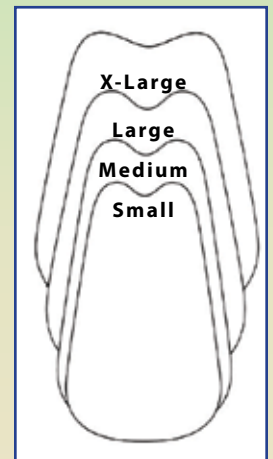

Dr. Roth's FABS® A Unique Arch Support!

Fabs compression bands and shock absorbent pads provide foot comfort and relief from:

- Heel pain
- Plantar Fasciitis
- Tired achy feet
- General leg fatigue

One size fits most
#FABS $ pr.

Pedifix Arch Brace

Instantly supports weak or fallen arches to help relieve plantar fasciitis - a painful foot condition often associated with heel pain and heel spurs.

Small Men 7-8^{1/2} / Wom 6-10^{1/2}
Large Men 9+ / Wom 11+
#P61 $ ea.

Instant Arches

Instant Support and Comfort for all Women's Shoe Styles!

Dr. Rosenberg's Instant Arches are made of a unique and durable closed-cell foam material that provides maximum support, comfort and cushion for sore, tired feet in any type of shoes or boots. A specially-formulated adhesive allows adjustments in all shoes and prevents movement during normal wear. One size fits most. Also available in an 18-pair counter display.

Black #1WBIA $ pr.
Tan #1WTIA $ pr.

Heel Lifts

Adjust-a-Heel Lift

Effective solution to leg length discrepancies, heel spurs, achilles tendonitis and related conditions. Use as is for 3/8" build-up or peel off individual 1/8" layers for desired thickness.

AHLS Small $ ea.
AHLM Medium $ ea.
AHLL Large $ ea.

Leg Length Lifts

Designed for the treatment of anatomical and physiological leg length deficiencies.

Thickness	Men's	Women's	Price
1/8"	ML3	LL3	$ ea.
3/16"	ML5	LL5	$ ea.
1/4"	ML7	LL7	$ ea.
3/8"	ML9	LL9	$ ea.
1/2"	ML12	LL12	$ ea.

Extra Long Shoe Horns

Extra-long shoe horns makes slipping into shoes easier without bending over, bruising heels or crushing the backs of shoes. Great gift idea!

18" Plastic Hook Grip Shoe Horn
#SH6 $ ea.

23" Long Metal Shoe Horn
#5830 $ ea.

24" Jockey/Flexible Shoe Horn
#SH9 $ ea.

23" Ovalette Shoe Horn
#SH23 $ ea.