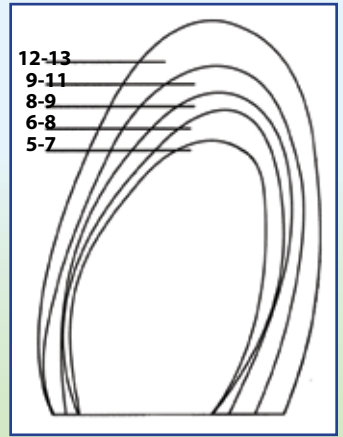

Tongue Pads - Self-adhesive pads that prevent the heel from slipping by tightening the fit across the instep.

1. **Bulk: 3 doz./bx** #39030 S
   #39032 M
   #39034 L
   #39036 XL
   #39039 XXL
2. **Bulk: 1 Gross** #39031 S
   #39033 M
   #39035 L
   #39037 XL
3. **Packaged Pair** #64011C