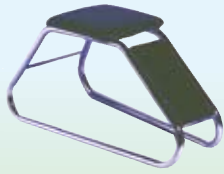

Visual Merchandising, Measuring Devices and Stretchers

Heavy Duty Chrome Fitting Stool

Polished chrome stool with black upholstery and rubber corrugated shoe rest. Round tubular construction for easy gliding.

#SB4B \$ ea.

Beveled Acrylic Shoe Mirror

1/4" thick, acrylic with polished and beveled edges.

12" wide x 18" high.

#U102 \$ ea.

Silhouette Shoe Form

Plastic displayer ideal for ankle strap shoes and sandals.

#H500 \$ ea.

Slatwall Display

- #26050CL Slatwall Swivel Shoe Display with Heel Rest. \$ ea.
- #26055CL Slatwall Swivel Shoe Display with Toe Rest. \$ ea.
- #26035CL Slatwall Shelf 4" D x 10" L \$ ea.
- #26040CL Slatwall Shelf 4" D x 10" L with 1" High Sign Holder \$ ea.